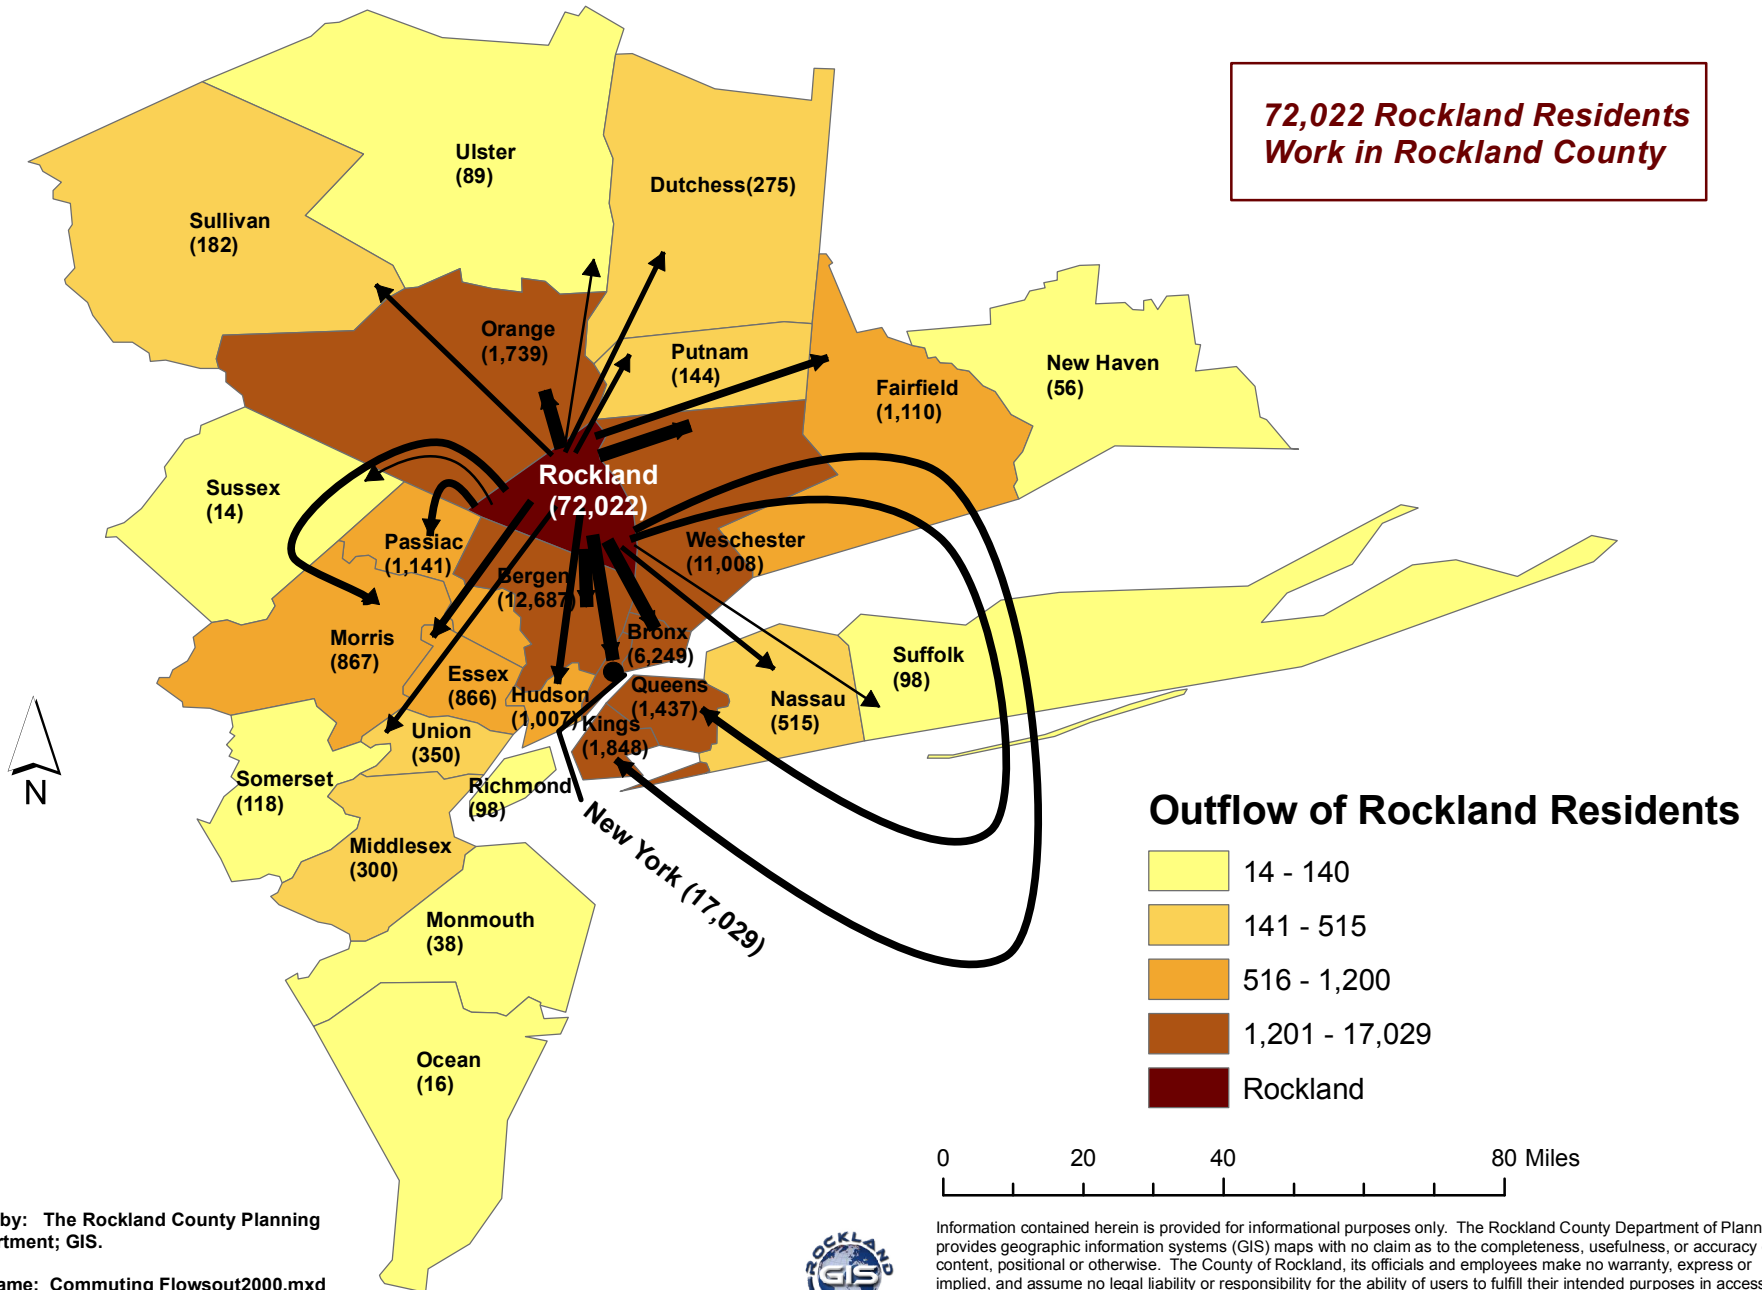

# 2000 Commuting Patterns of Rockland Residents by County

Prepared by: The Rockland County Planning Department; GIS.

Project Name: Commuting Flowsout2000.mxd

Source: U.S. Census Bureau, 2000 Census, Summary File 3, County-to-County Work File

Information contained herein is provided for informational purposes only. The Rockland County Department of Planning provides geographic information systems (GIS) maps with no claim as to the completeness, usefulness, or accuracy of its content, positional or otherwise. The County of Rockland, its officials and employees make no warranty, express or implied, and assume no legal liability or responsibility for the ability of users to fulfill their intended purposes in accessing or using this map or for omissions in content regarding such map. The data on this map could include technical inaccuracies and typographical errors. The data on this map is presented as is, without warranty of any kind, including, but not limited to, the implied warranties of merchantability, fitness for a particular purpose, or non-infringement.