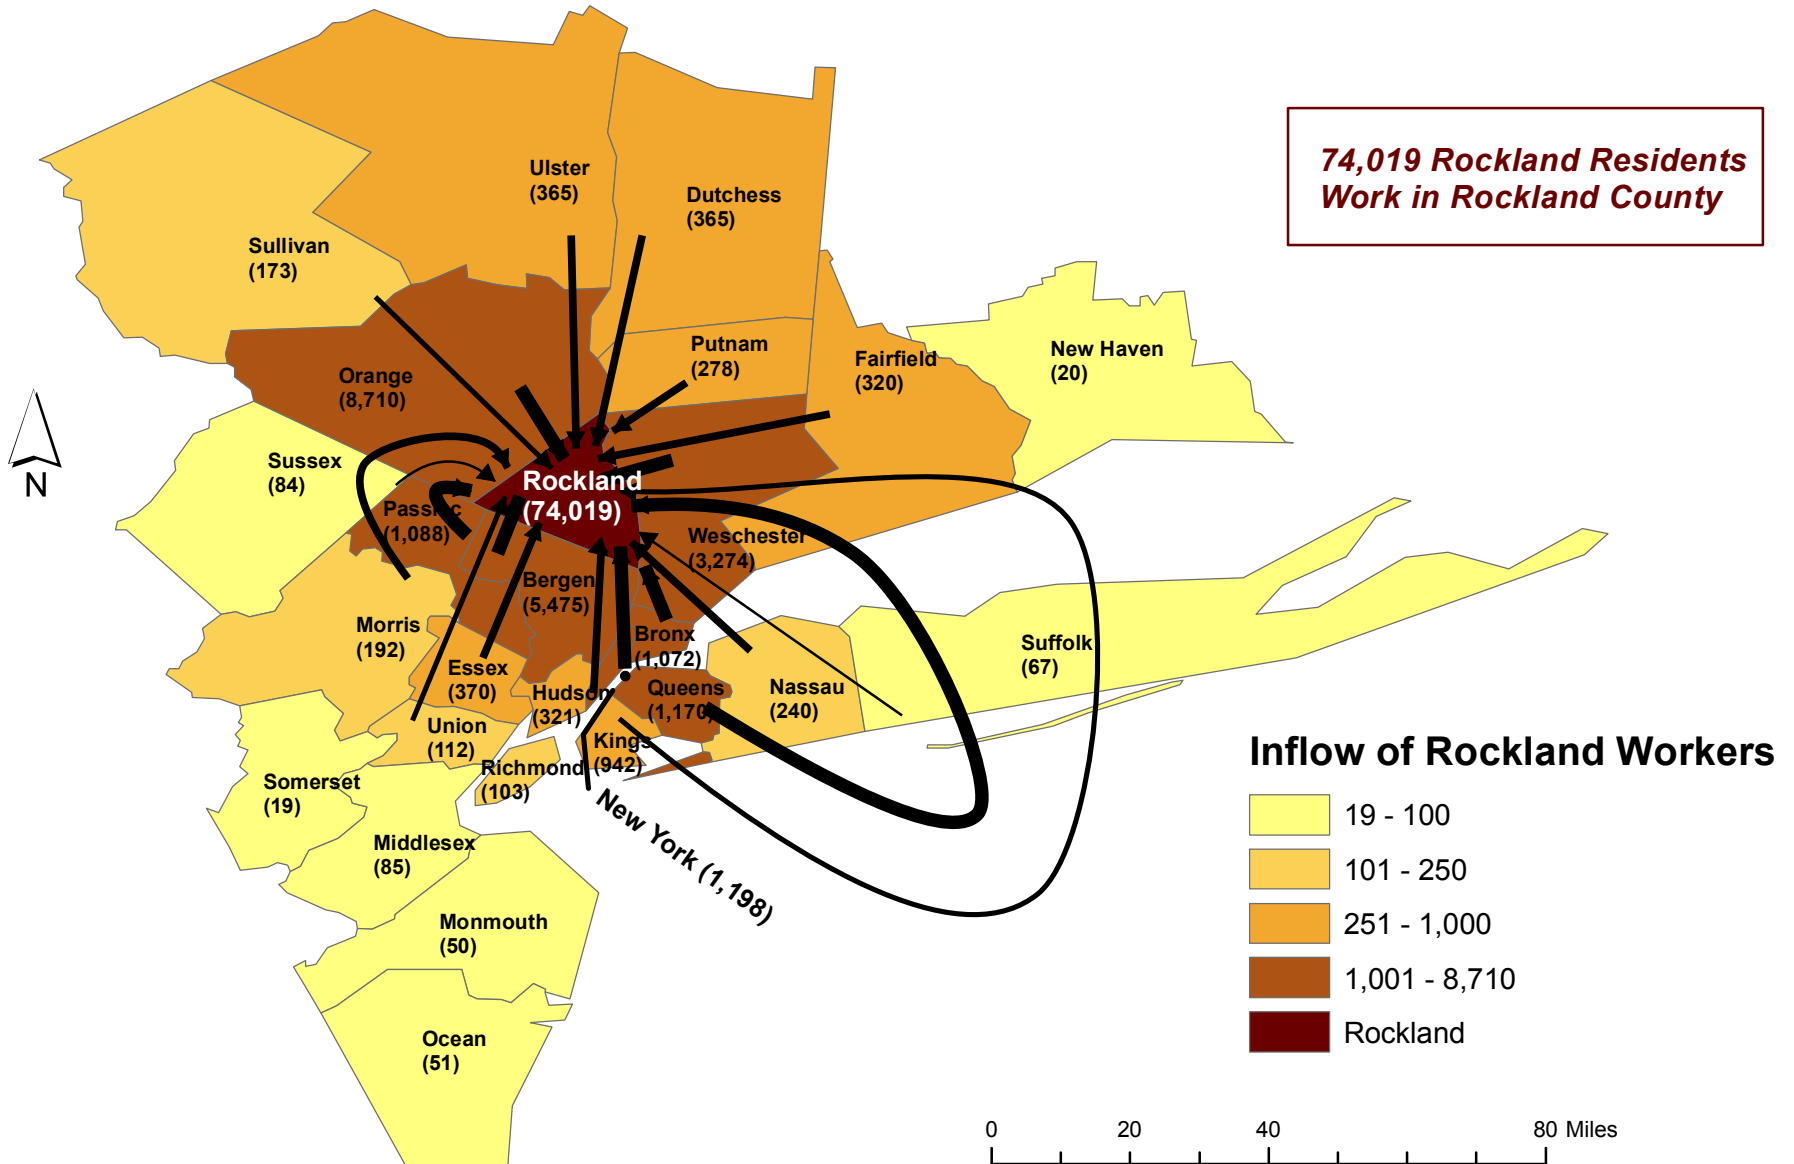

# 1990 Commuting Patterns of Rockland Workers by County

Prepared by: The Rockland County Planning Department; GIS.

Project Name: commuting flowsin1990.mxd

Source: U.S. Census Bureau, 1990 Census, Summary File 3, County-to-County Worker Flow File

Information contained herein is provided for informational purposes only. The Rockland County Department of Planning provides geographic information systems (GIS) maps with no claim as to the completeness, usefulness, or accuracy of its content, positional or otherwise. The County of Rockland, its officials and employees make no warranty, express or implied, and assume no legal liability or responsibility for the ability of users to fulfill their intended purposes in accessing or using this map or for omissions in content regarding such map. The data on this map could include technical inaccuracies and typographical errors. The data on this map is presented as is, without warranty of any kind, including, but not limited to, the implied warranties of merchantability, fitness for a particular purpose, or non-infringement.