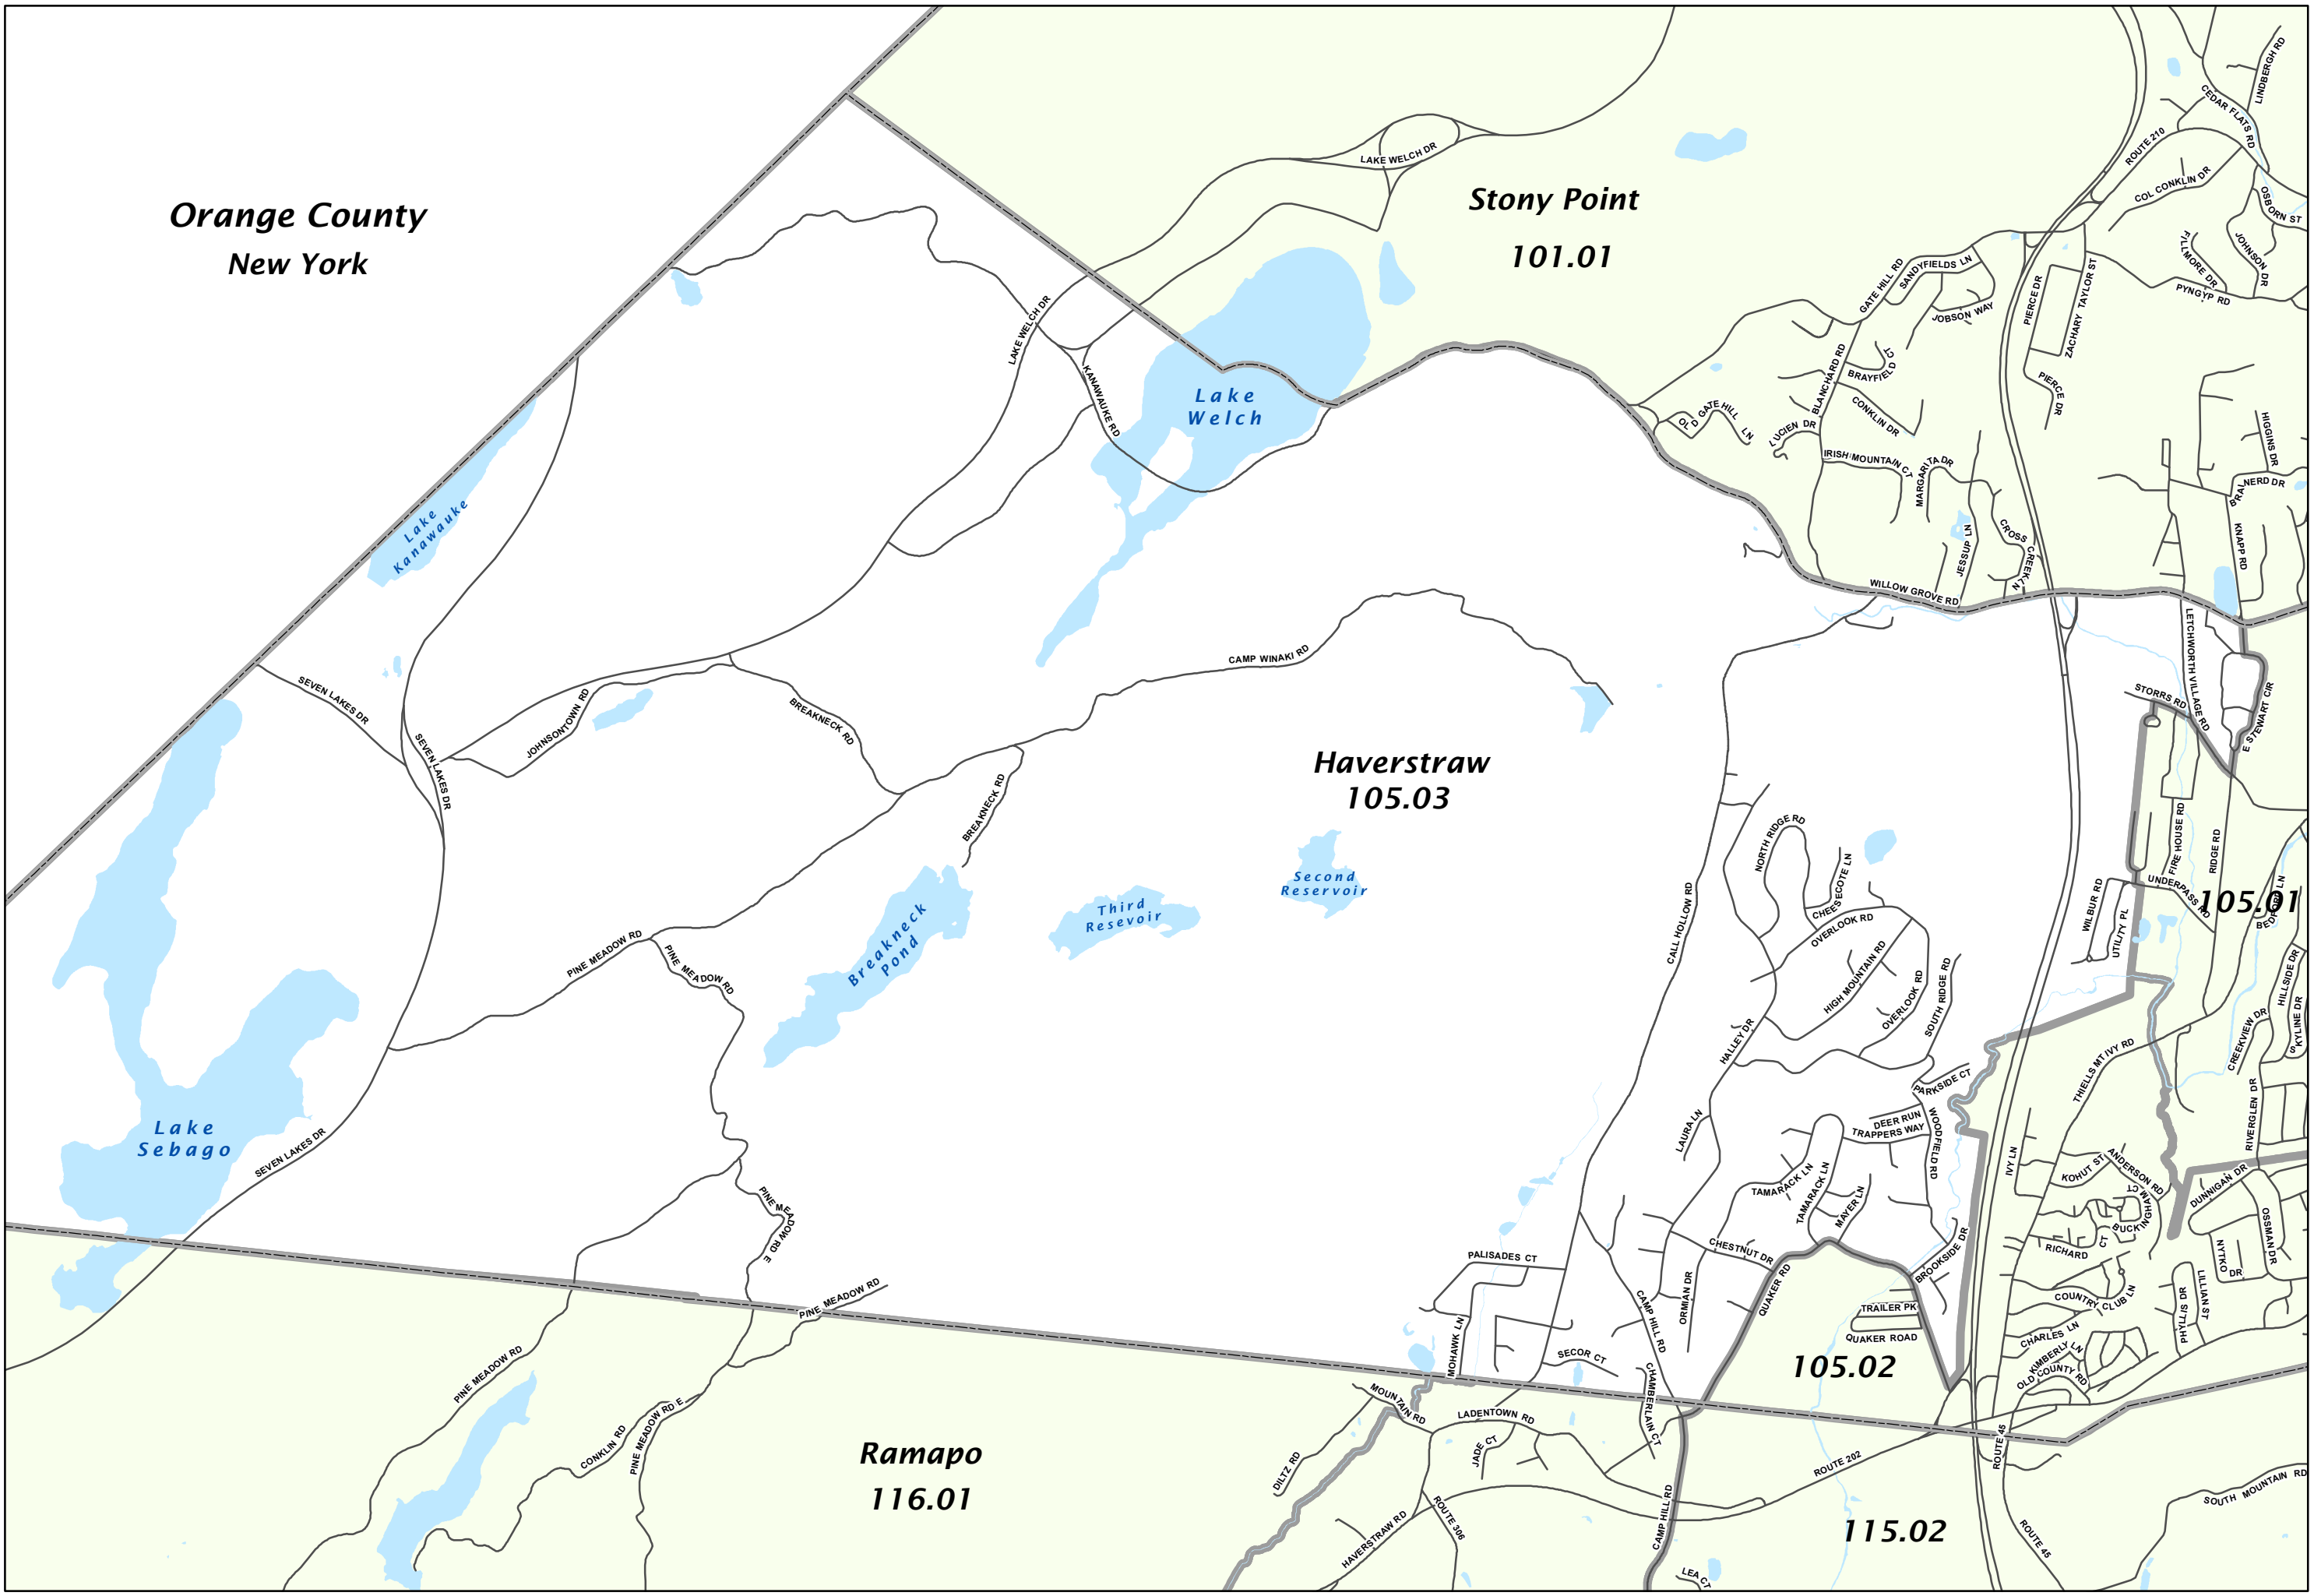

Orange County
New York

Stony Point
101.01

Haverstraw
105.03

Ramapo
116.01

105.02

115.02

CENSUS 2010 - TRACT 105.03
Town of Haverstraw
Rockland County, NY