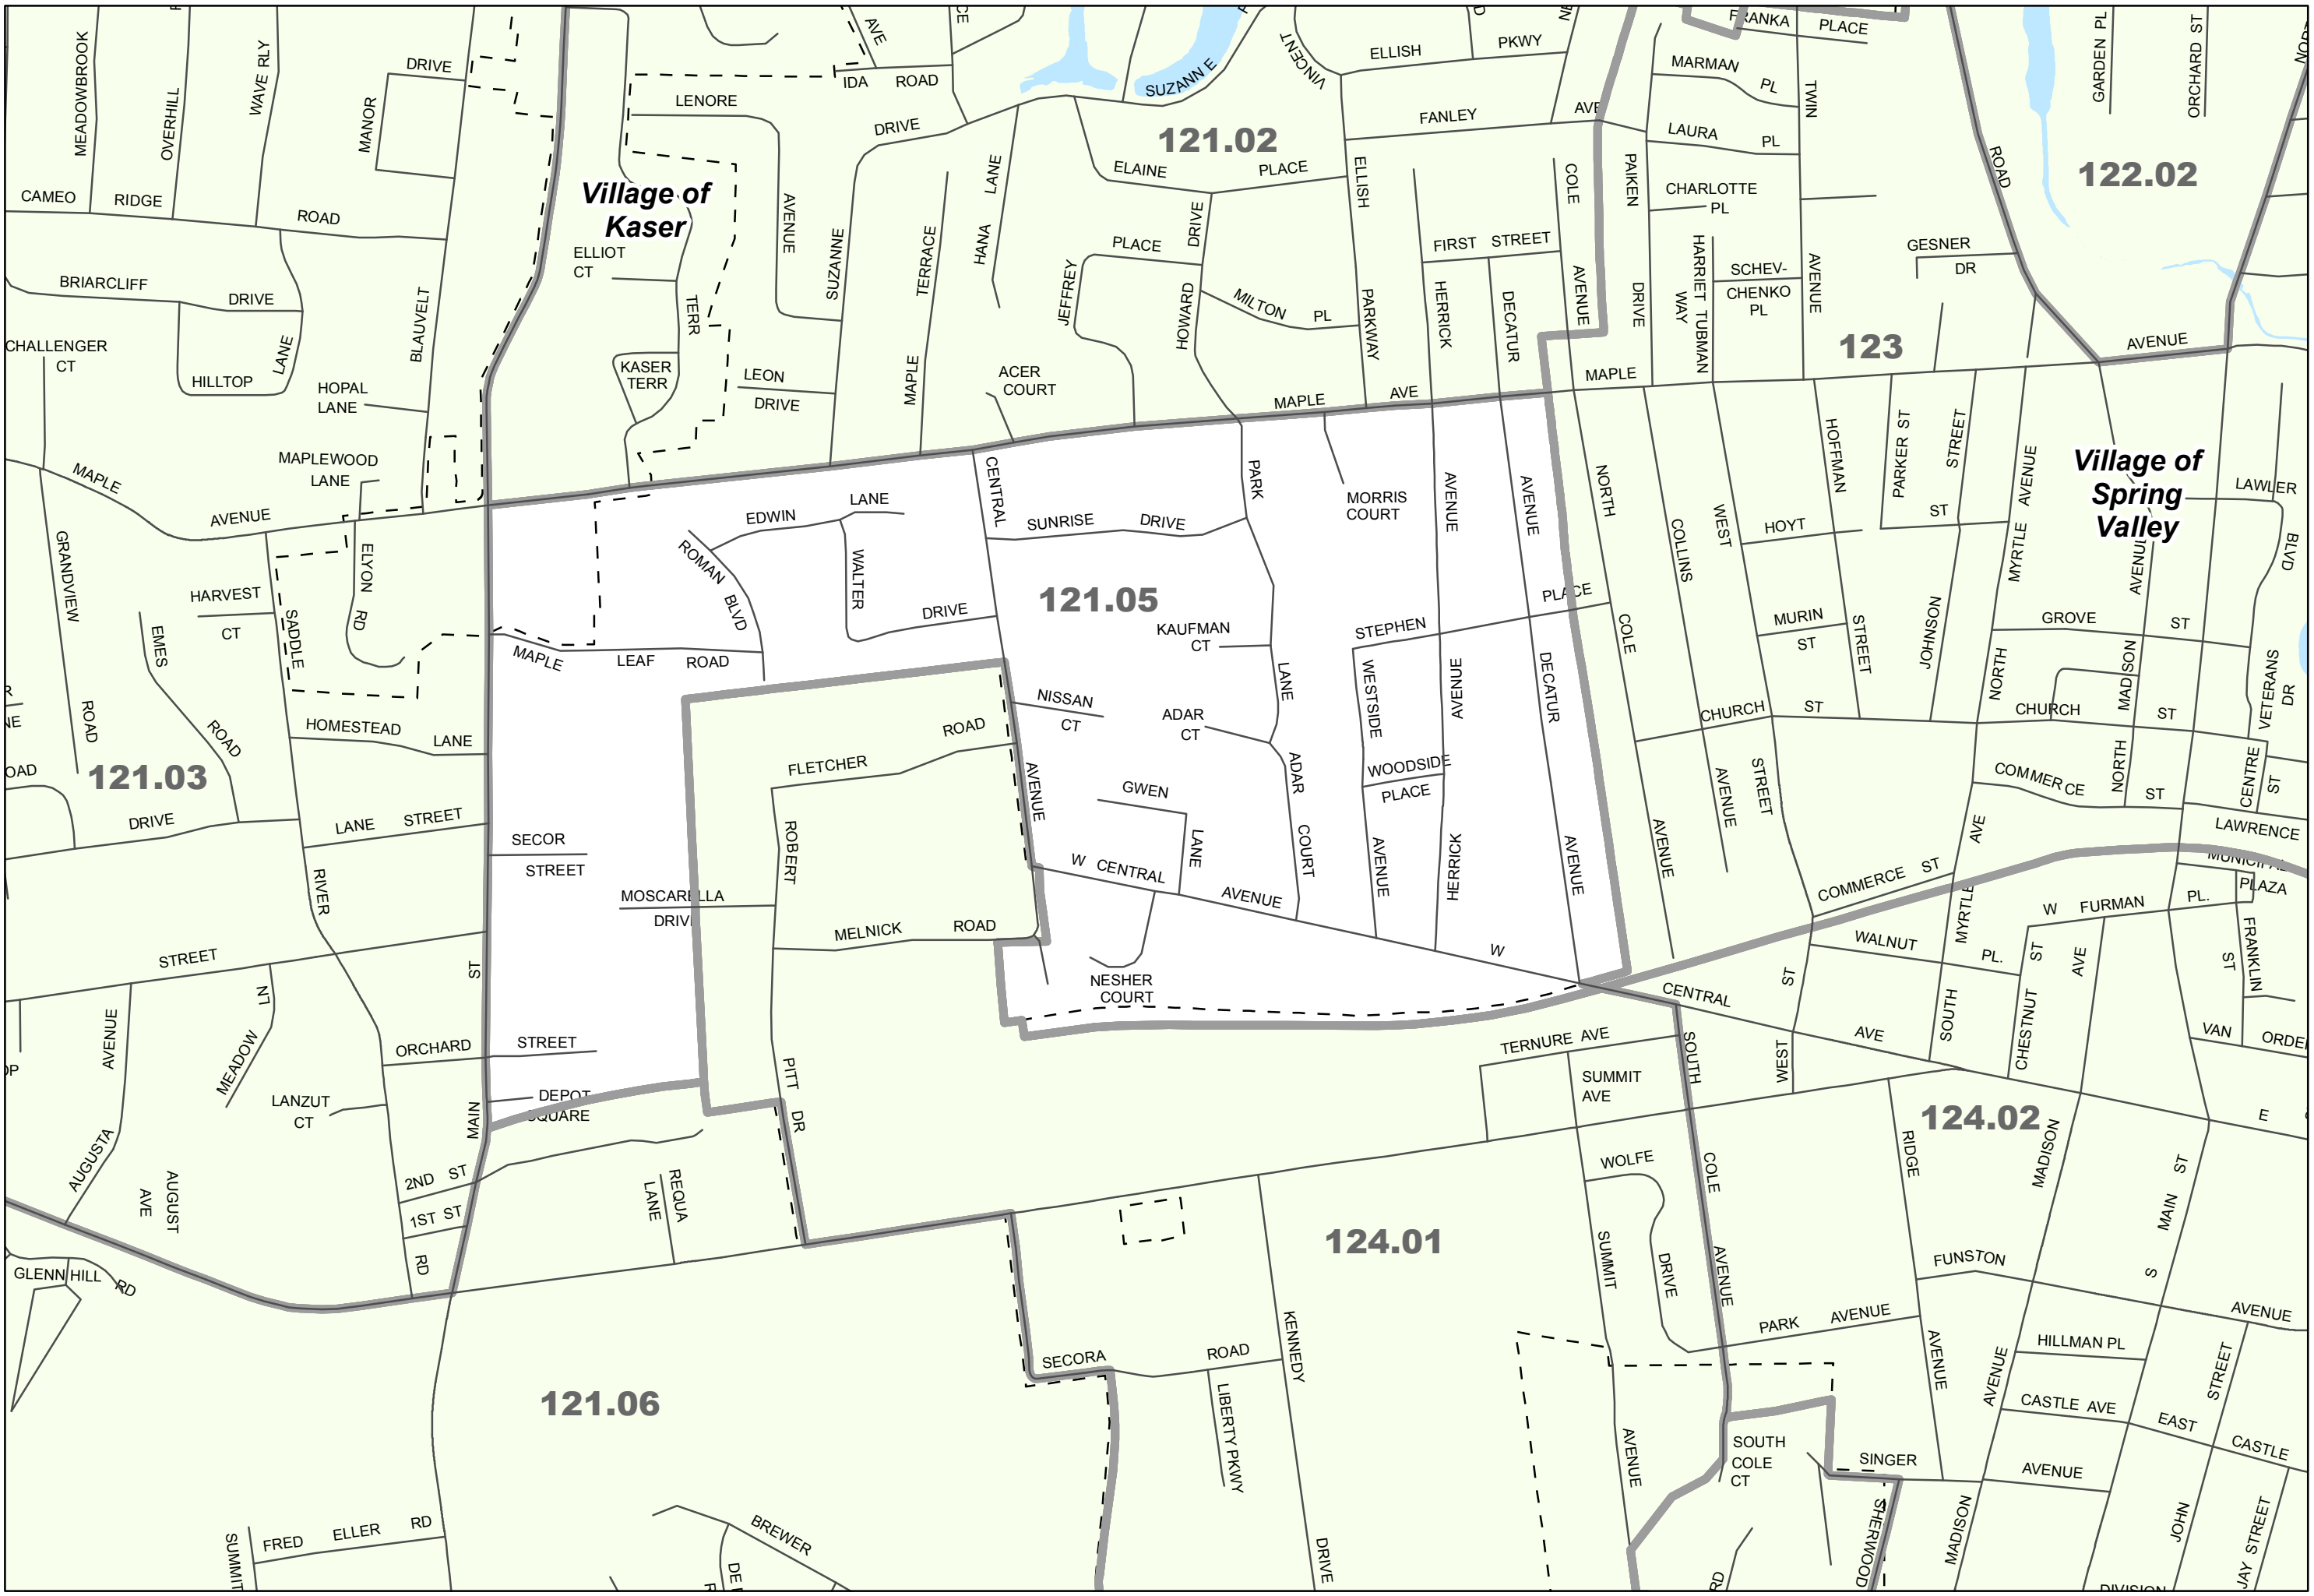

0 0.05 0.1 0.2 0.3 0.4 Miles

CENSUS 2010 - TRACT 121.05

Town of Ramapo
Rockland County, NY

121.02

122.02

123

121.05

121.03

124.02

124.01

121.06

Village of Kaser

Village of Spring Valley